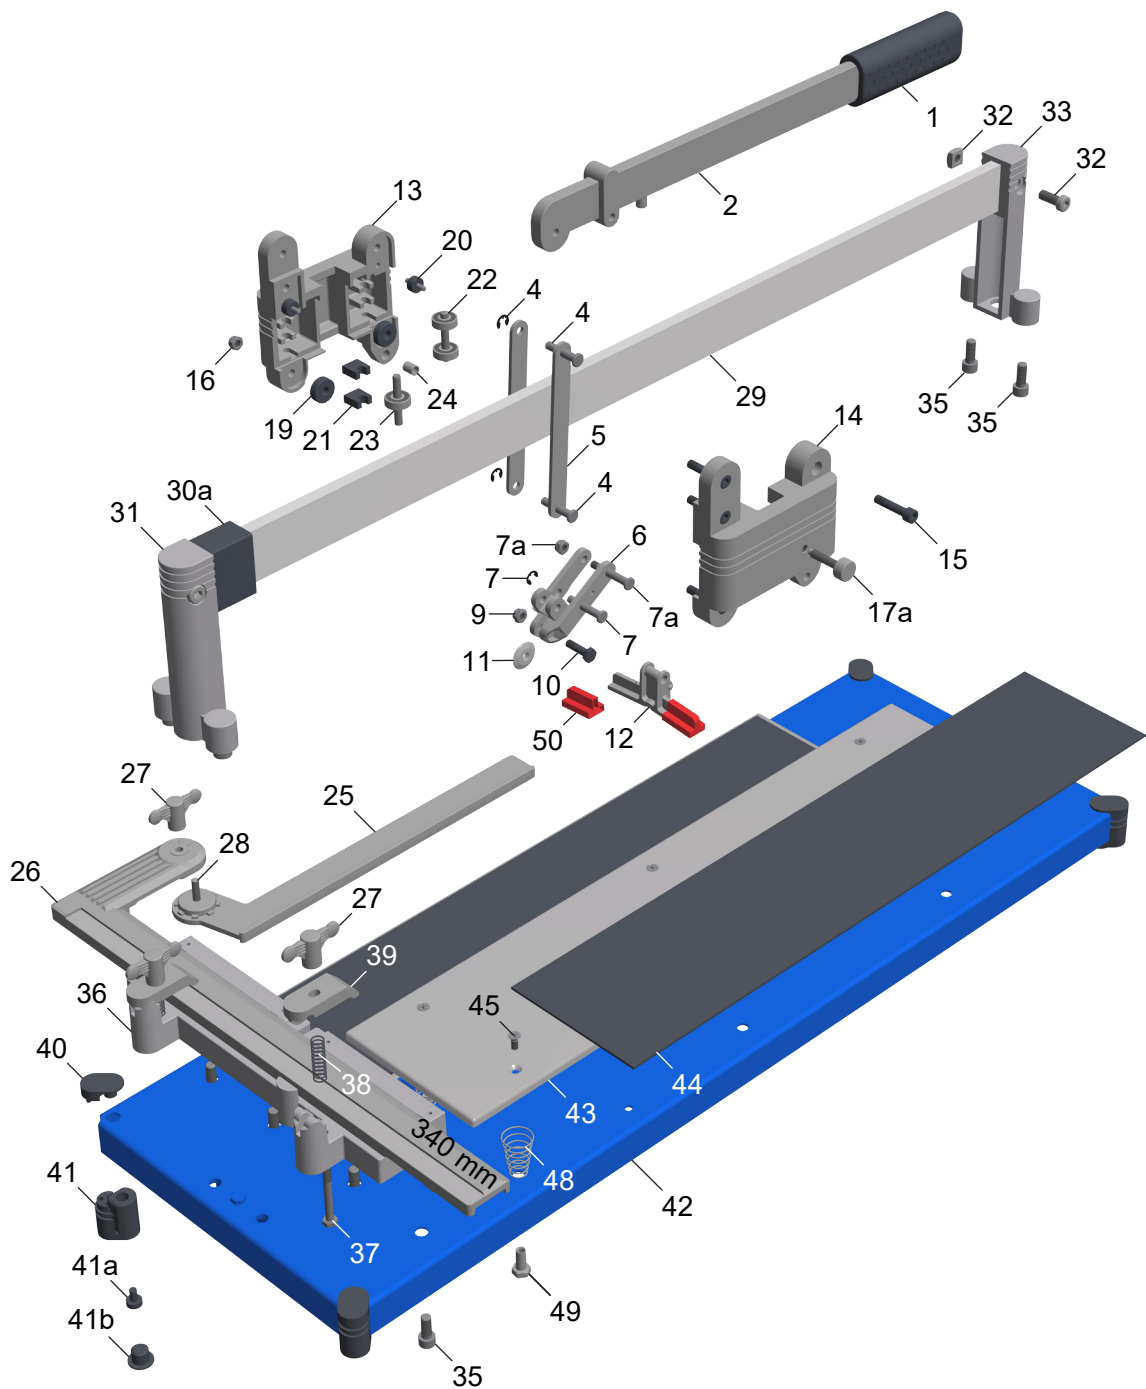

TOPLINE STANDARD 480 | 630 | 720 | 920 MM

Professionelle Fliesenschneidmaschine

Professional tile cutting machine

Technische Änderungen vorbehalten.
Technical changes are subject to alteration without notice.